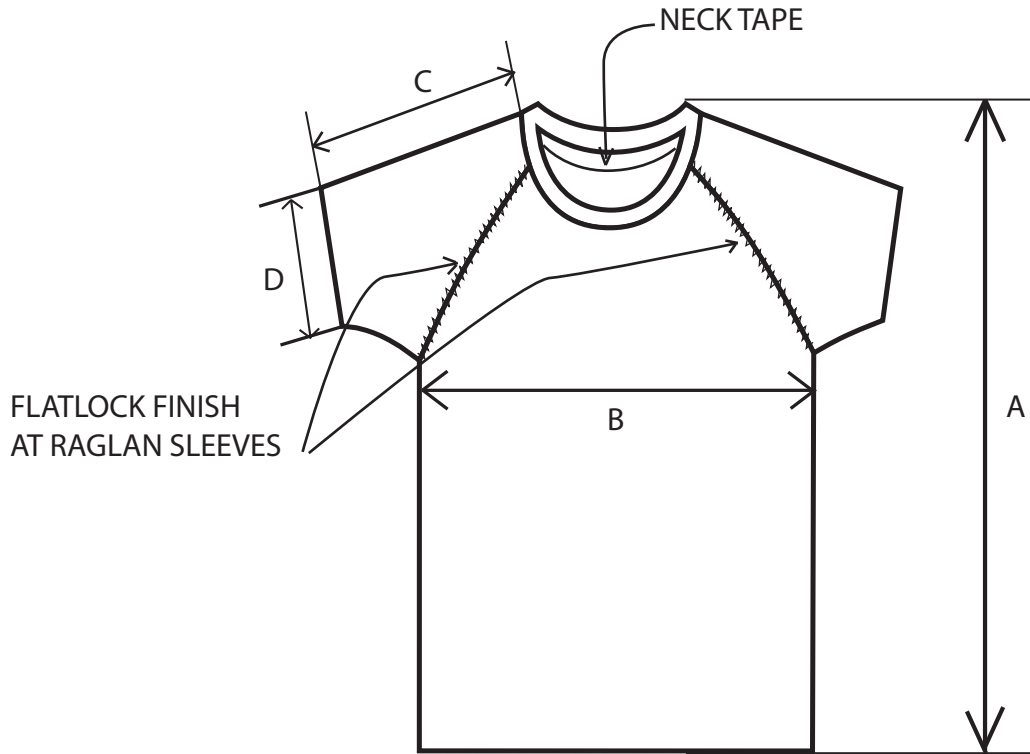

MAN SPRINTEX SHORT SLEEVES

SIZE	A	B	C	D
XS	67	46	30	15
S	69	48	32	16
M	71	51	34	17
L	72	54	36	17
XL	75	57	37	18
XXL	77	60	39	19